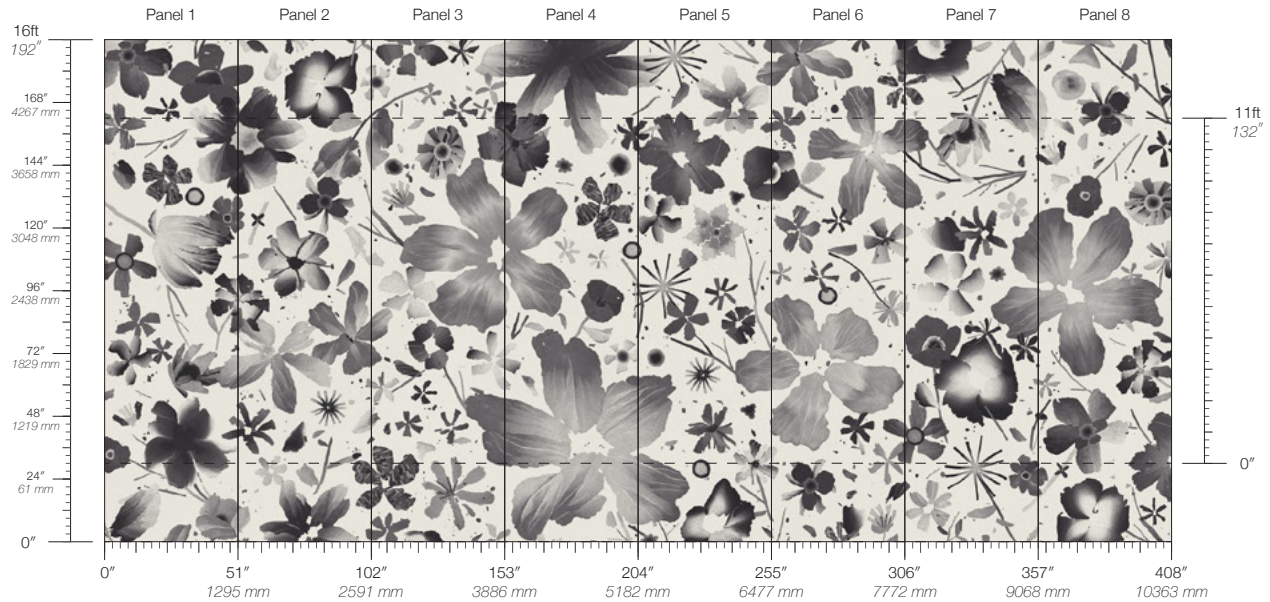

# BOTANICA

Tear Sheet

Botanica is a layered exploration of the space between permanence and transience.

ARTIFACT

BISQUE

BURST

INLAID

LEVITY

# Botanica Artifact

Suitable for residential and commercial projects

**COLOR**  
Artifact

**ITEM**  
6201

**CONTENT**  
Type II PVC-Free TPO

**PANEL WIDTH**  
51" / 1295 mm trimmed

**PANEL HEIGHT**  
132" / 3353 mm standard  
192" / 4877 mm extended